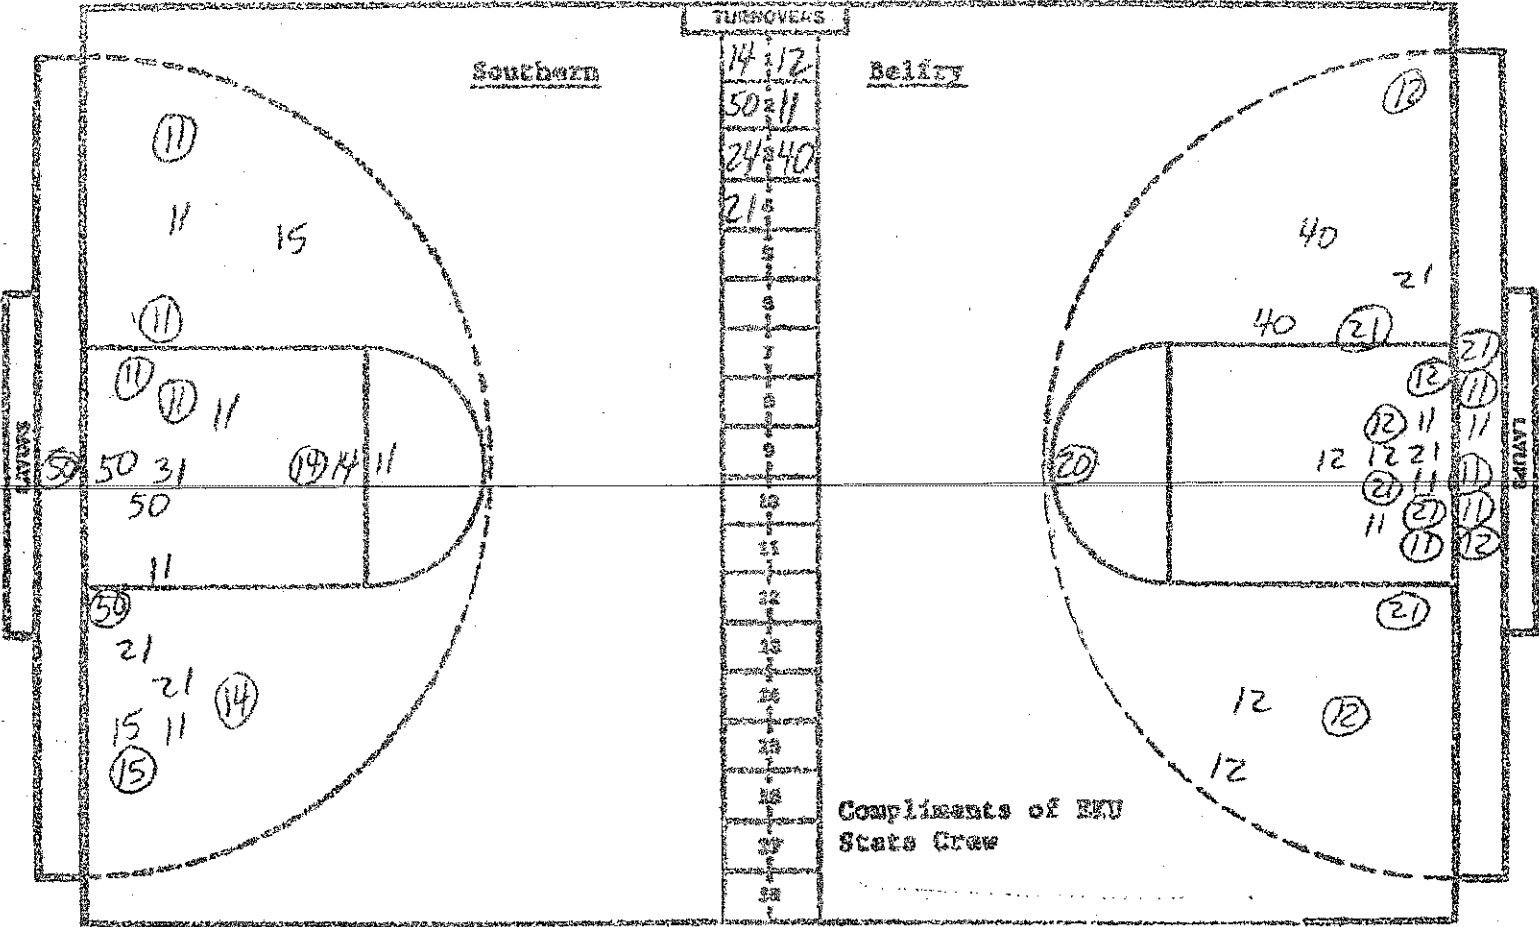

Compliments of EBU
State Crew

NO.	Southern	FG-FGA	FT-FTA	RE	P	TP	A
11	Katie Lokits	4-9	0-0	6	0	8	0
31	Dana Shadowens	0-1	1-2	2	0	1	0
50	Karen White	2-4	0-2	1	2	4	0
15	Kim Bynum	1-3	0-0	0	0	2	1
14	Pam Tanner	2-3	2-2	0	1	6	1
24	Beth Ahonen	0-0	0-0	1	2	0	0
21	Kelli Elkin	0-2	0-0	1	2	0	1
5	Missy Finley	0-0	0-0	0	0	0	1
		-	-				
		-	-				
		-	-				
		-	-				
		-	-				
		-	-	2	DB		
TOTALS		9-22	3-6	13	7	21	4

PERCENTS 40.9 50.0 0 TEAM REBOUNDS (NOT IN TOTAL)

Southern

13-8=21

SCORE BY HALVES

OFFICIALS: Hade Durbin & Don Byars

NO.	Belfry	FG-FGA	FT-FTA	RE	P	TP	A
21	Lindy Stuart	5-7	0-0	3	1	10	0
40	Rhonda Charles	0-2	0-0	3	1	0	2
11	Kathy Spinks	4-8	1-4	7	3	9	0
20	Tammy Tussey	1-1	0-0	2	0	2	2
12	Sabrina Tussey	5-9	2-2	2	0	12	2
30	Geanie Fluty	0-0	0-0	0	0	0	0
		-	-				
		-	-				
		-	-				
		-	-				
		-	-				
		-	-	1	DB		
TOTALS		15-27	3-6	18	5	33	6

PERCENTS 55.6 50.0 0 TEAM REBOUNDS (NOT IN TOTAL)

Belfry

23-10=33

800 EST. Attendance